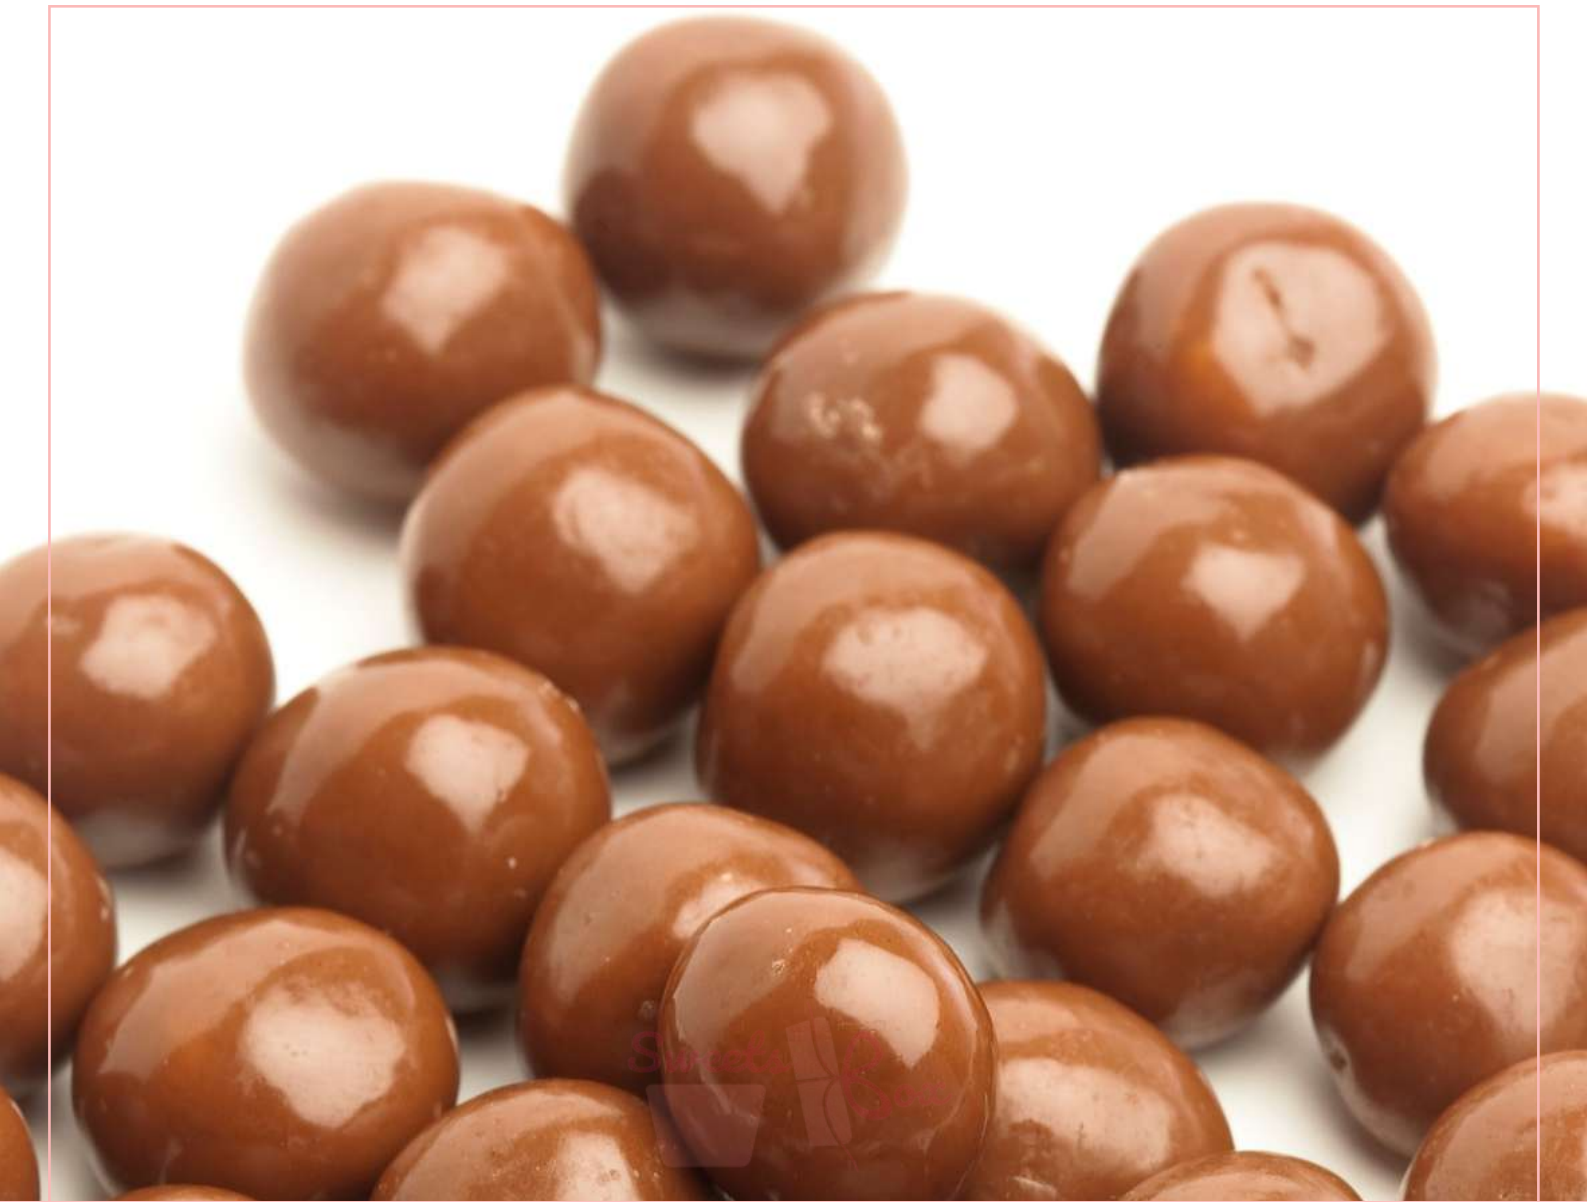

CHOCOLATE

Quick and Easy Chocolatey Snack